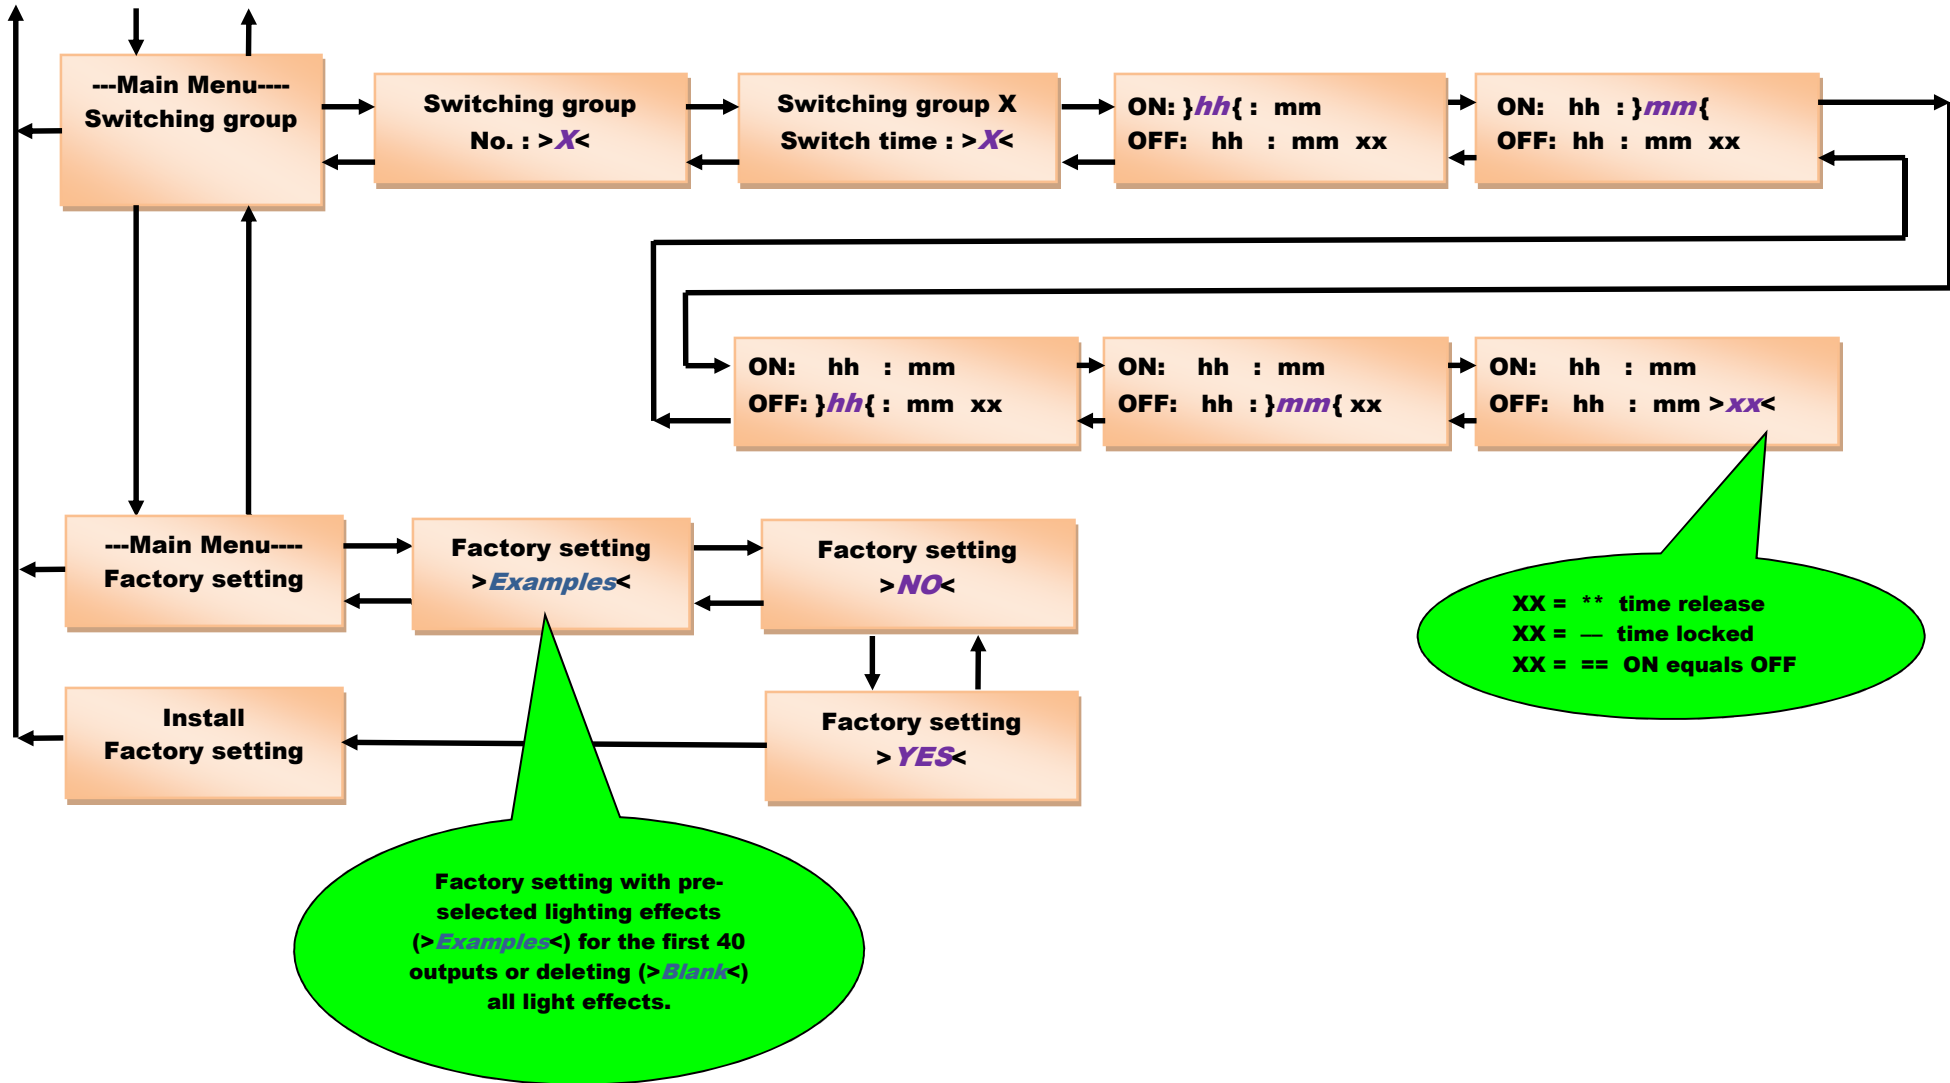

Graphic Menu Navigation for the Layout Light Control Light-DEC

Made in Europe by
Littfinski DatenTechnik (LDT)
Bühler electronic GmbH
Ulmenstraße 43
15370 Fredersdorf / Germany
Phone: +49 (0) 33439 / 867-0
Internet: www.ldt-infocenter.com

Subject to technical changes and errors. © 08/2019 by LDT