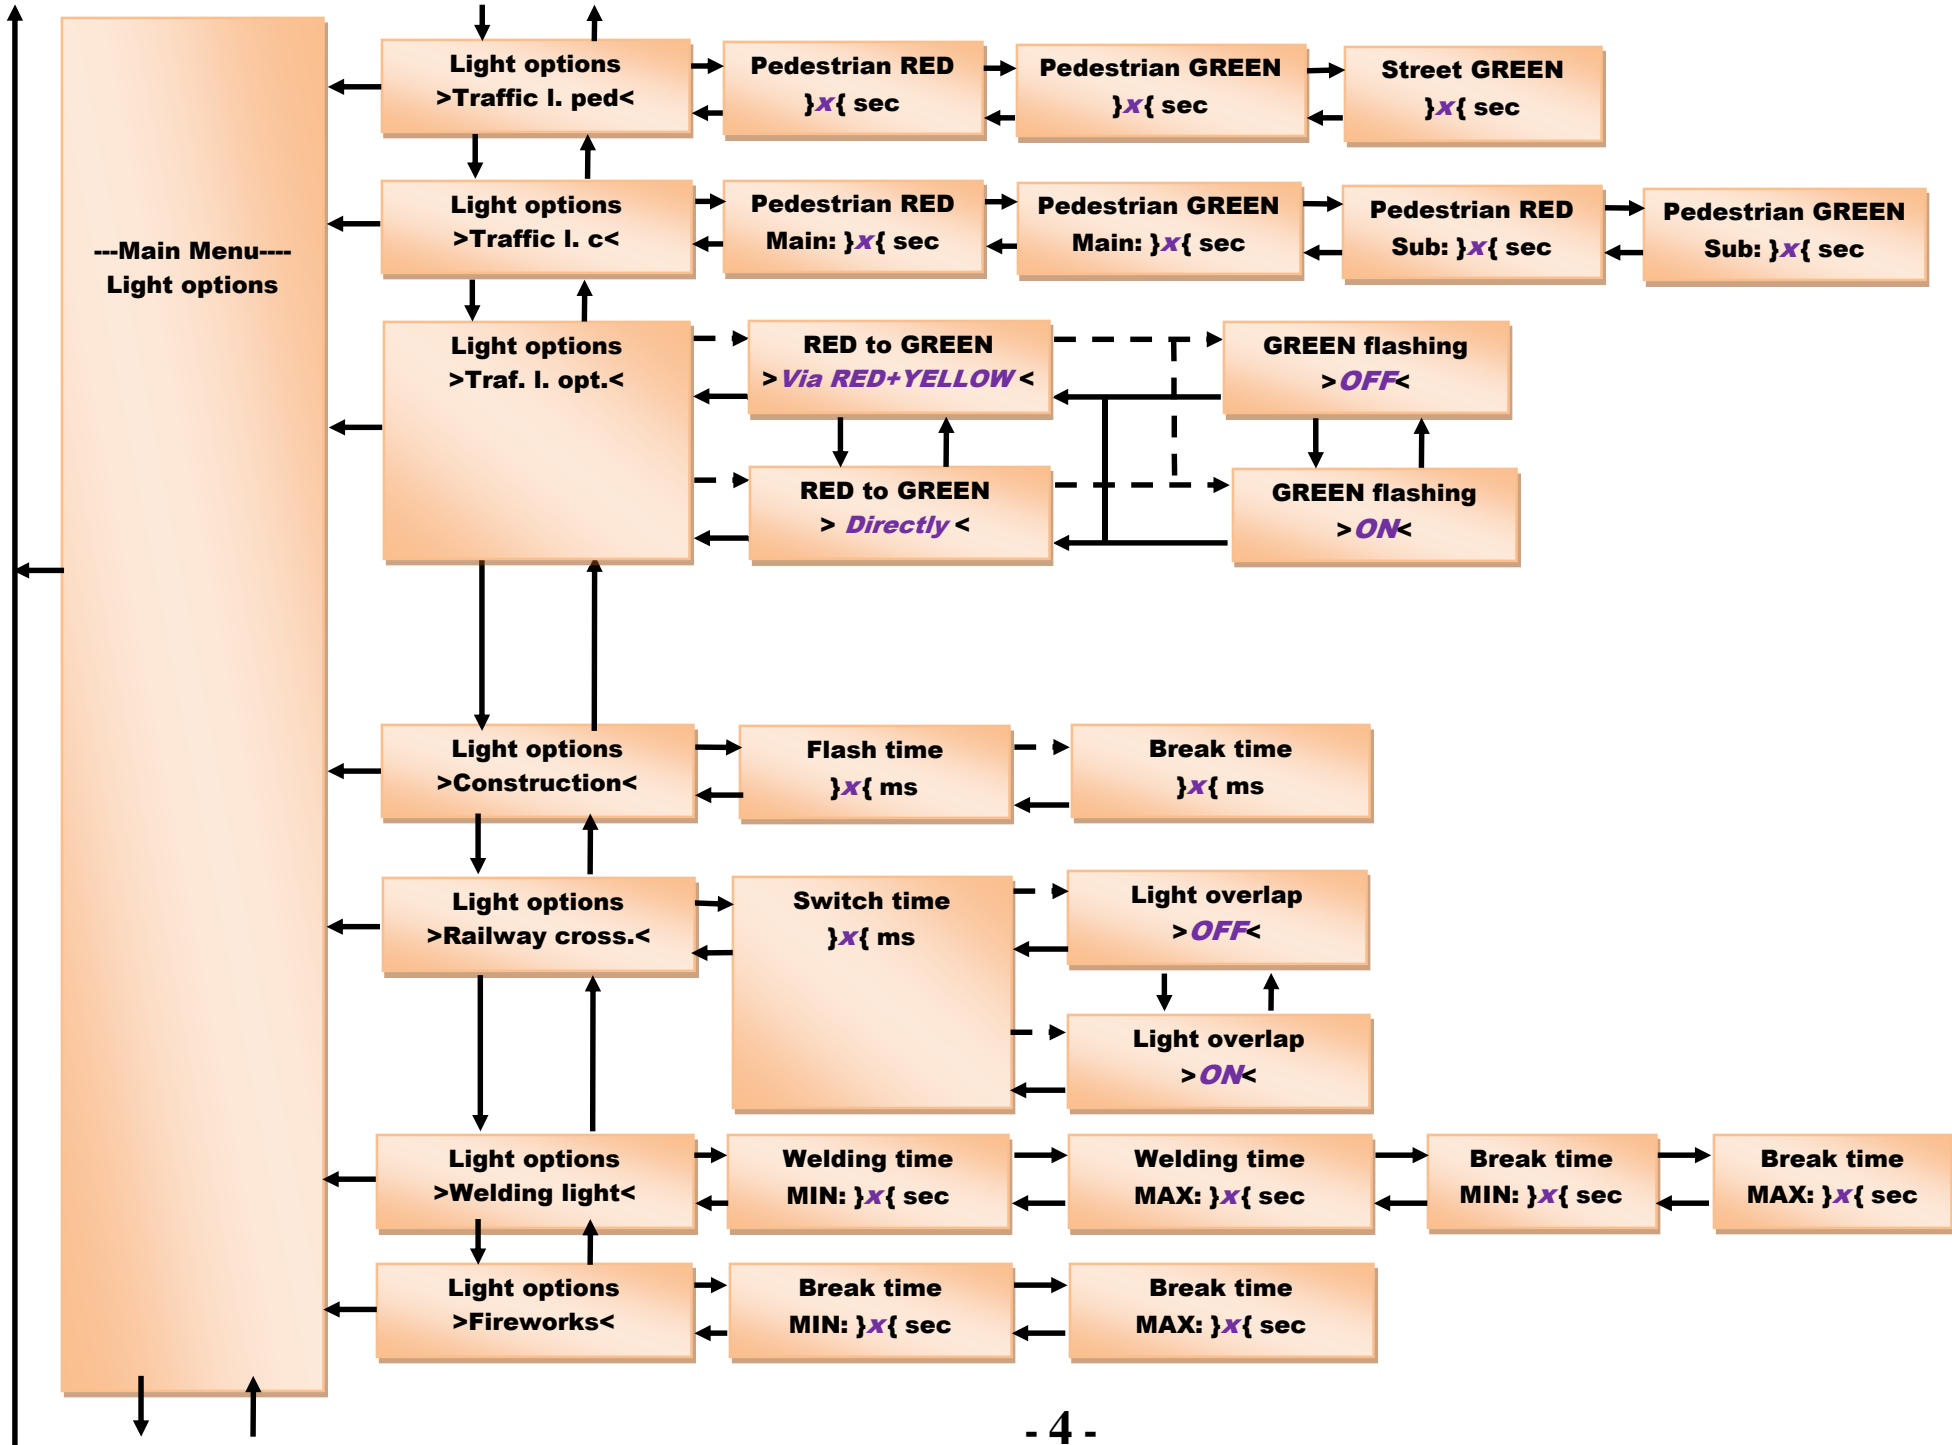

## Graphic Menu Navigation for the Layout Light Control Light-DEC

# Graphic Menu Navigation for the Layout Light Control Light-DEC