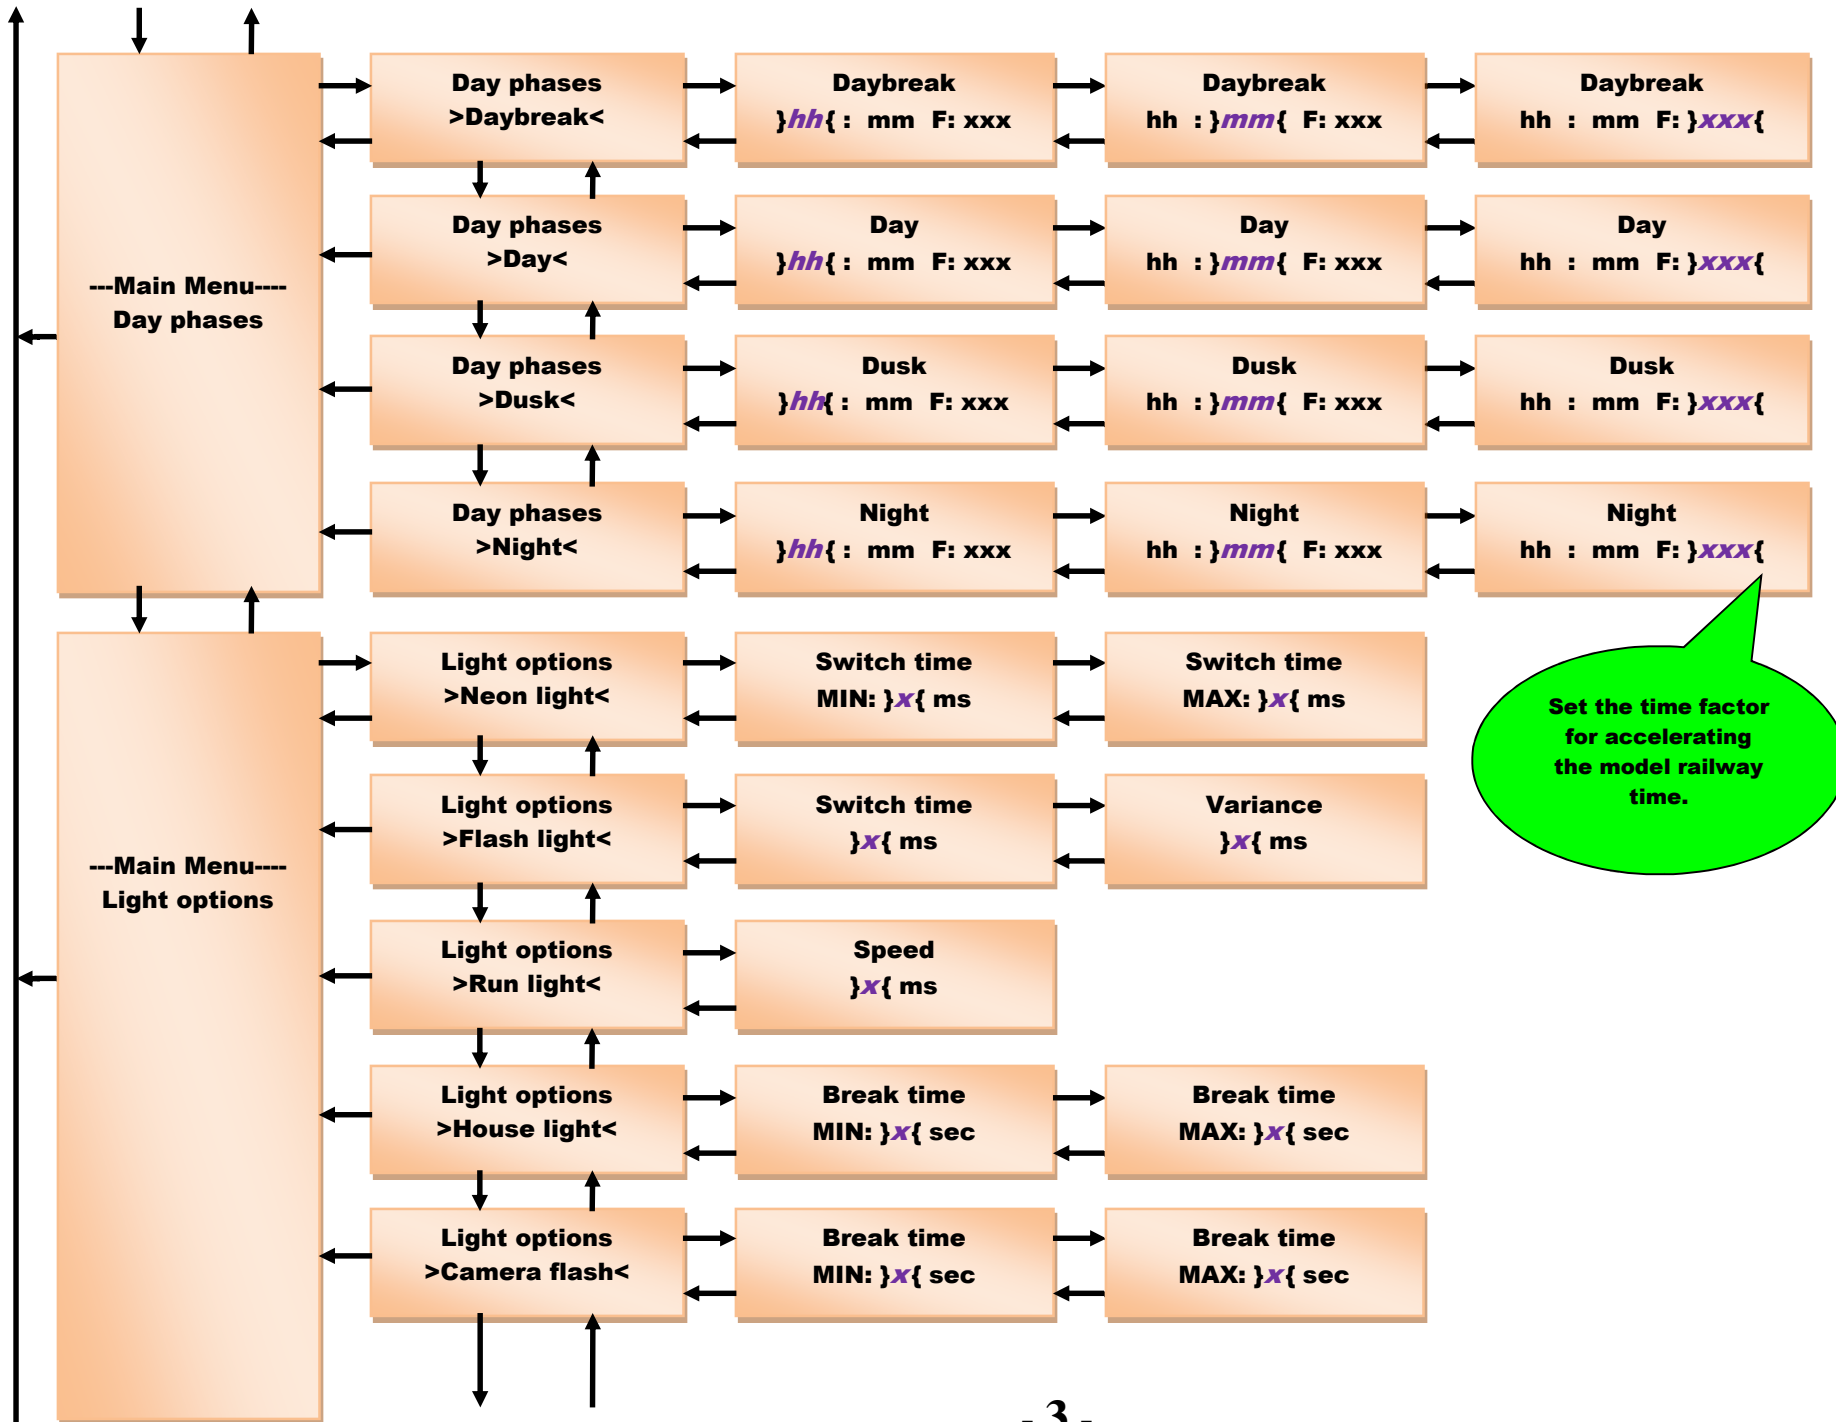

## Graphic Menu Navigation for the Layout Light Control Light-DEC

# Graphic Menu Navigation for the Layout Light Control Light-DEC