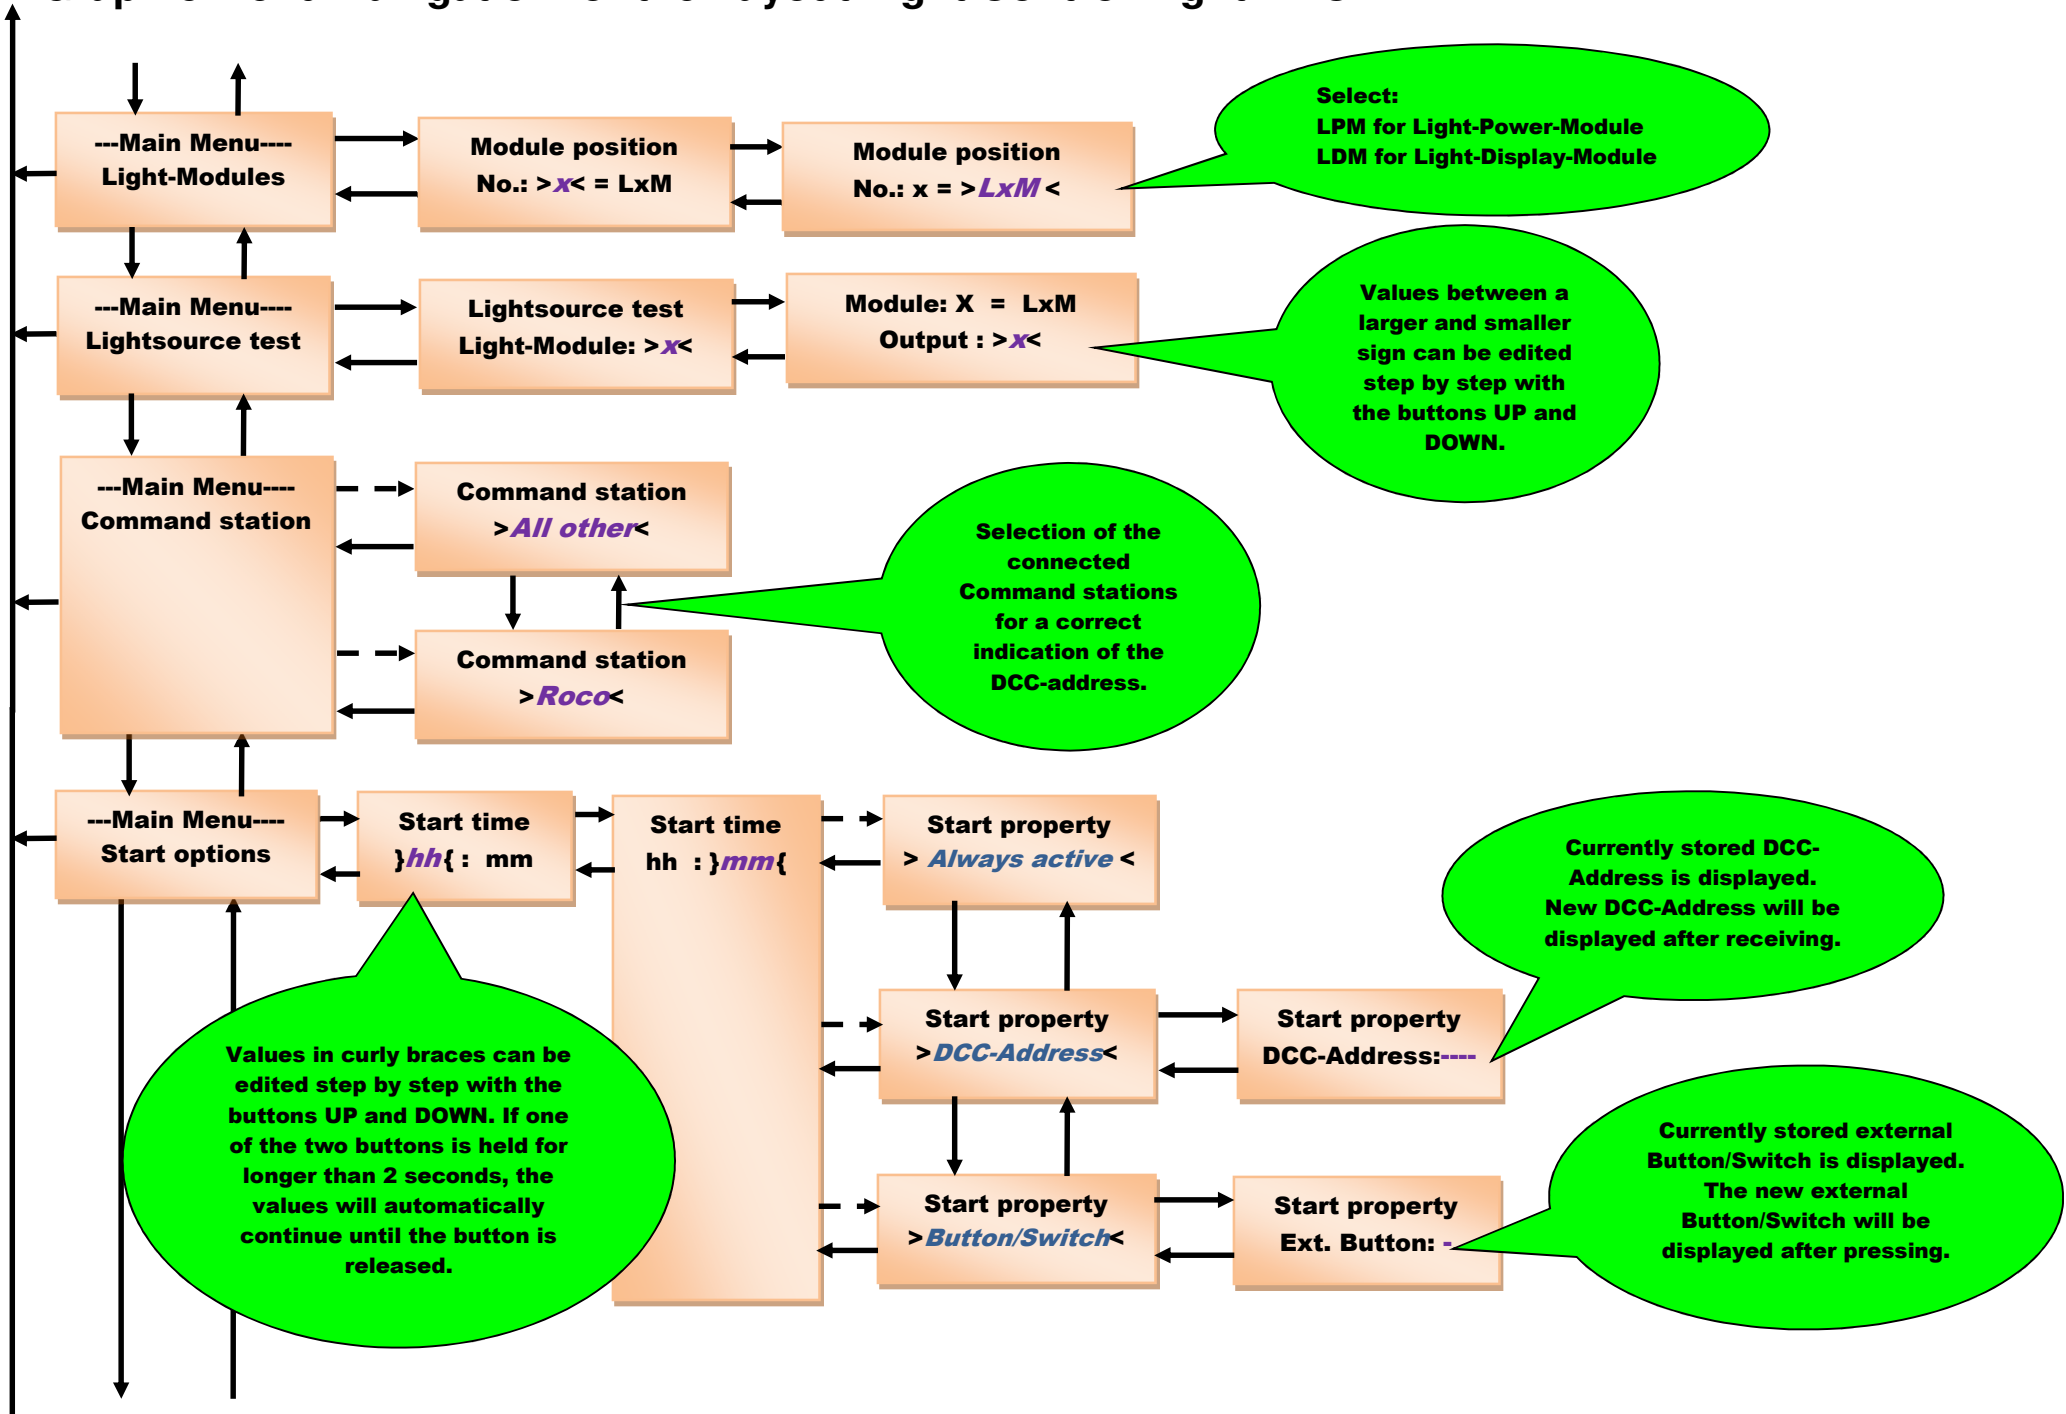

## Graphic Menu Navigation for the Layout Light Control Light-DEC

# Graphic Menu Navigation for the Layout Light Control Light-DEC