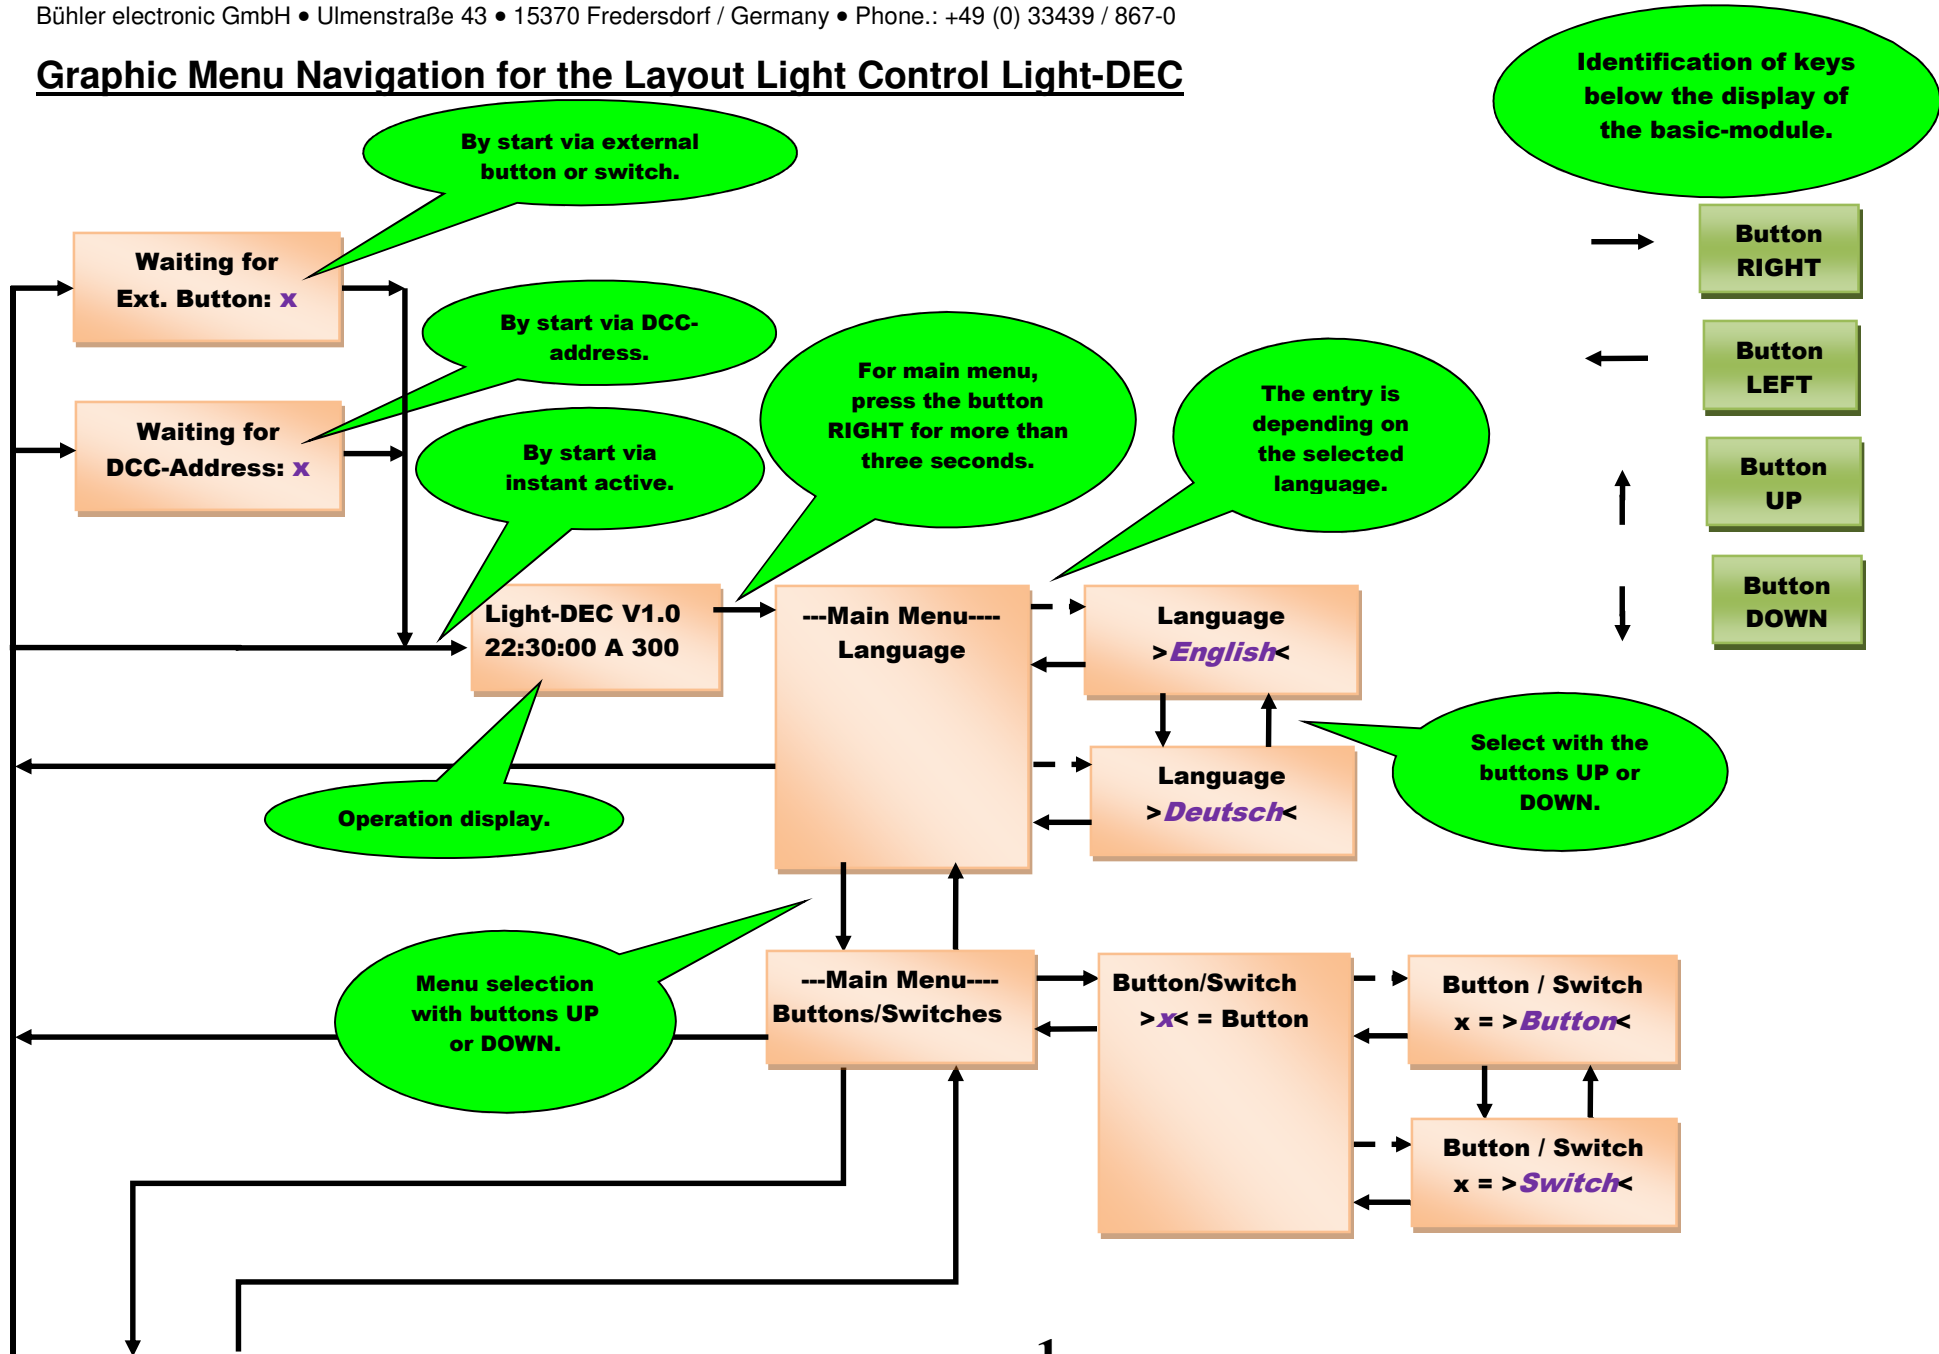

## Graphic Menu Navigation for the Layout Light Control Light-DEC

# Graphic Menu Navigation for the Layout Light Control Light-DEC